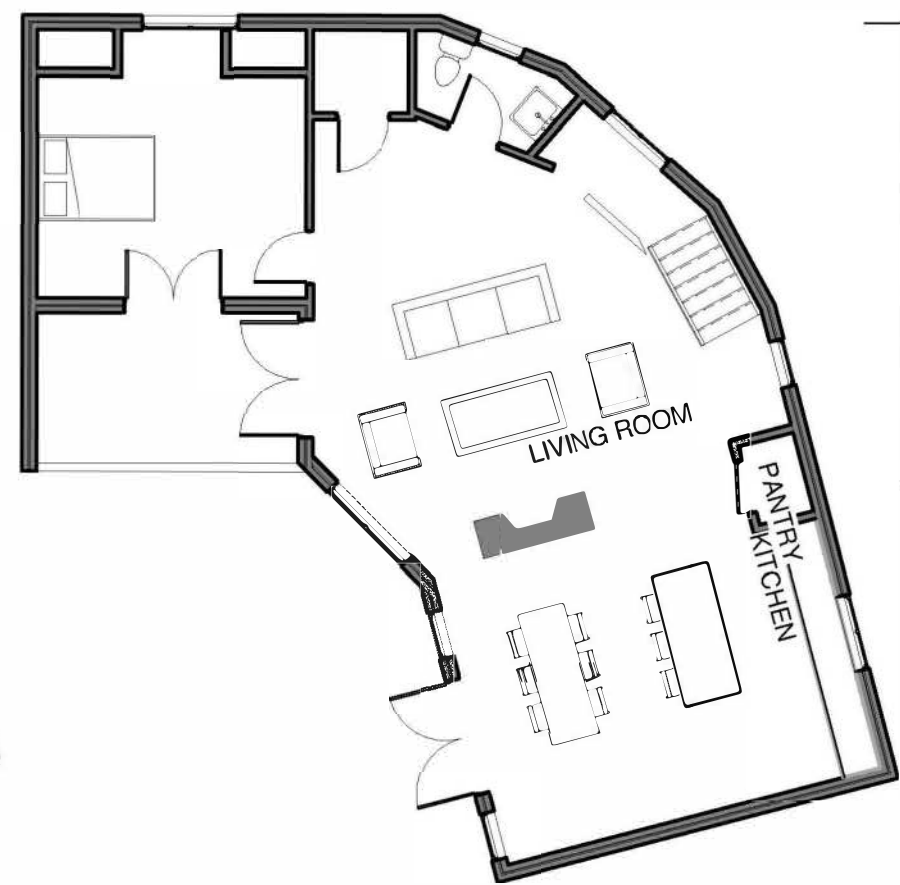

CONCEPT PLANS

UNIT 15

PENDERGRAST FARMS

LOT 15

CONCEPT PLANS

VILLAGE HABITAT

DESIGN

CMH DESIGN

gramsey@usa.net

11/22/2019 3:30:24 PM

FIRST FLOOR

SECOND FLOOR

THIRD FLOOR